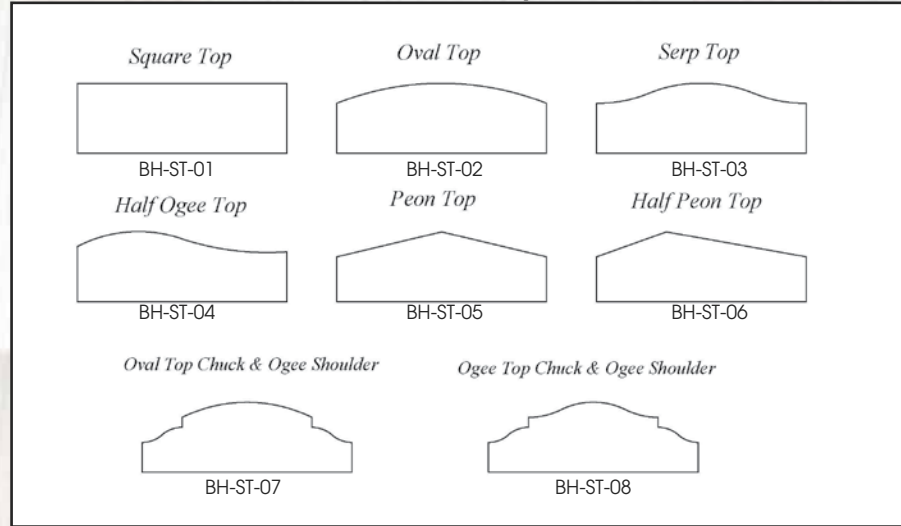

Serp Top

It is the basic and widely used international design of simple memorials shape. Mainly used for single grave and companion grave monument.

BH-ST-03

BH-ST-03

Standard Tops

Regular Sizes are:

W	T	H	W	T	H	W	T	H
20''	4''	20''	36''	6''	20''	26''	8''	34''
28''	4''	16''	36''	6''	24''	32''	8''	36''
18''	4''	20''	18''	4''	20''	36''	8''	24''
20''	4''	14''	42''	6''	20''	42''	8''	24''
24''	6''	18''	42''	6''	24''	42''	8''	30''
20''	6''	24''	18''	8''	24''	48''	8''	26''
24''	6''	24''	24''	8''	24''	48''	8''	30''
30''	6''	20''	24''	8''	30''			