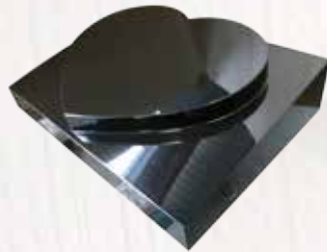

Flat Marker / Marker / Grass Markers

It is the simple form of memorials and widely used everywhere. It is either put on the ground or insert and flush with the ground.

It can be made in variety of granites and finishes as below:

- Polished top and Balance Sawn
- Polished top and Balance Rock Pitched
- Polished top with 2" Polished Bevel edges
- Polished top with 3" Polished Bevel edges
- Polished top with Bull nosed edges

BH-FM-02

Regular Sizes are:

W	T	H	W	T	H
20" x	10" x	3"	14" x	6" x	4"
24" x	12" x	3"	16" x	8" x	4"
24" x	18" x	3"	24" x	12" x	4"
28" x	16" x	3"	28" x	16" x	4"
30" x	18" x	3"	36" x	18" x	4"
36" x	18" x	3"	42" x	20" x	4"