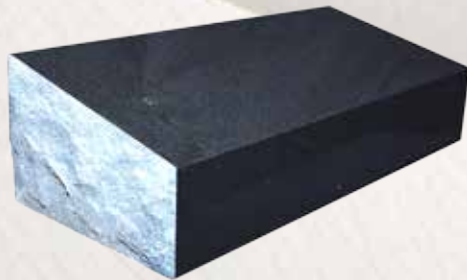

Bevel Markers

Bevel Markers are traditional markers used to mark the grave with name and details. Laser etched photos are added as additional information.

BH-BM-01

BH-BM-02

BH-BM-03

BH-BM-04

BH-BM-05

Regular Sizes are: