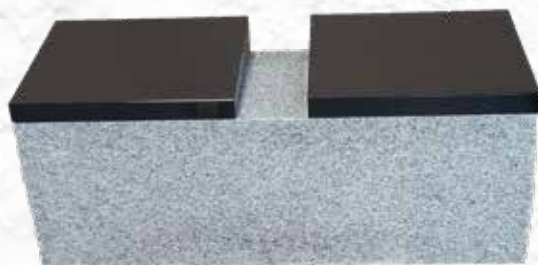

Single Niche Special BH-CM-01

3 Niche Vertical BH-CM-10

2 Niche Vertical BH-CM-09

Single Horizontal Special BH-CM-02

BH-CM-20

BH-CM-21

BH-CM-22

Note: We can also supply any customized sizes & designs in all granite colors