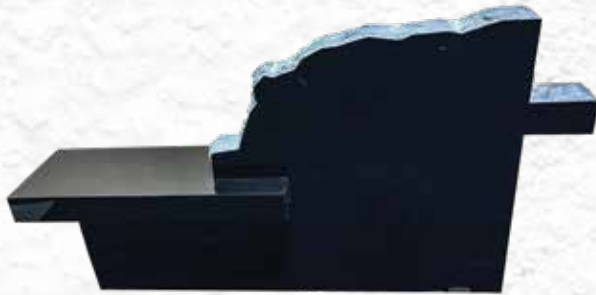

Cremation Bench

BH-CB-07