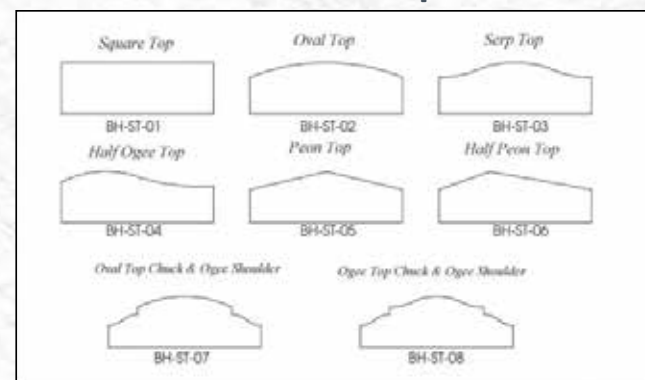

Standard Tops

Note: We can also supply any customized sizes & designs in all granite colors