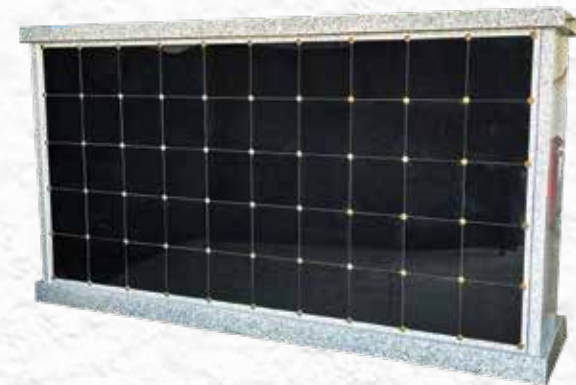

100 Niche Columbarium BH-CM-17

Note: We can also supply any customized sizes & designs in all granite colors