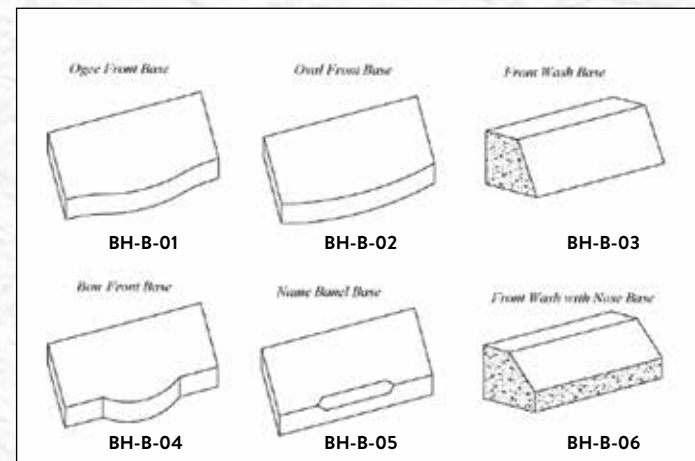

BH-B-09

BH-B-10

BH-B-05

Regular Sizes are:

W	T	H
26"	12"	6"
30"	12"	6"
36"	12"	6"
42"	12"	6"
48"	12"	6"

W	T	H
26"	12"	8"
30"	12"	8"
32"	14"	8"
36"	14"	8"
42"	12"	8"
48"	14"	8"

Note: We can also supply any customized sizes & designs in all granite colors

Bevel Markers

Bevel Markers are traditional markers used to mark the grave with name and details. Laser etched photos are added as additional information.

BH-BM-01

BH-BM-02

BH-BM-03

Regular Sizes are:

W	T	H
42" X 16"	4 1/2"	
20" X 12"	6 1/3"	
24" X 12"	6 1/3"	
30" X 12"	6 1/3"	
36" X 12"	6 1/3"	
20" X 10"	6 1/4"	